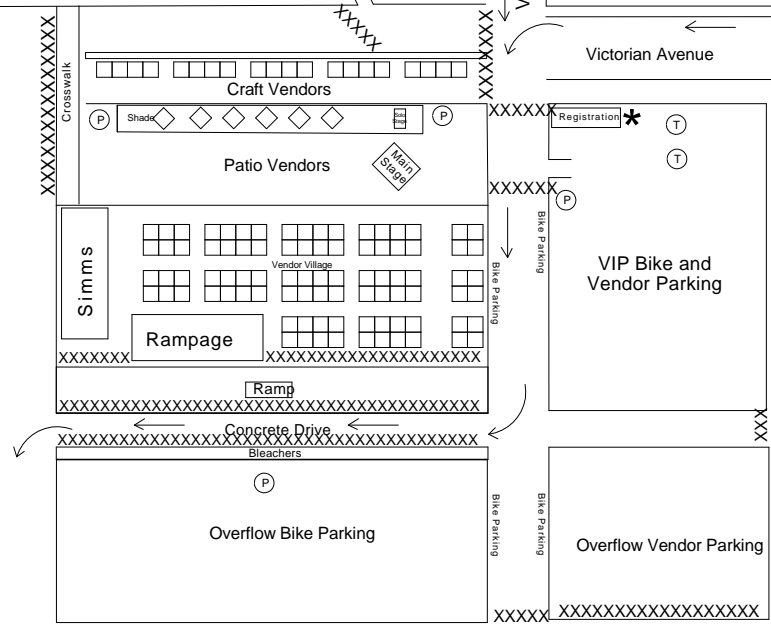

Traveling from the west on I-80, take the Nugget Ave/Rock Blvd offramp #17 to Victorian Plaza Circle and Turn left

Traveling from the east on I-80, Take Rock Blvd exit #17, turn right on Rock Blvd, then right on Victorian Ave

CLOSED FOR CONSTRUCTION

Street Vibrations
Spring Rally
June 4 - 6, 2010
Sparks, NV

Show Hours:
Fri, 6/4 - 2pm - 8pm
Sat, 6/5 - 10am - 8pm
Sun, 6/6 - 10am - 5pm

***Vendors and participants may check in at the registration trailer behind the main stage on Victorian Plaza Circle**